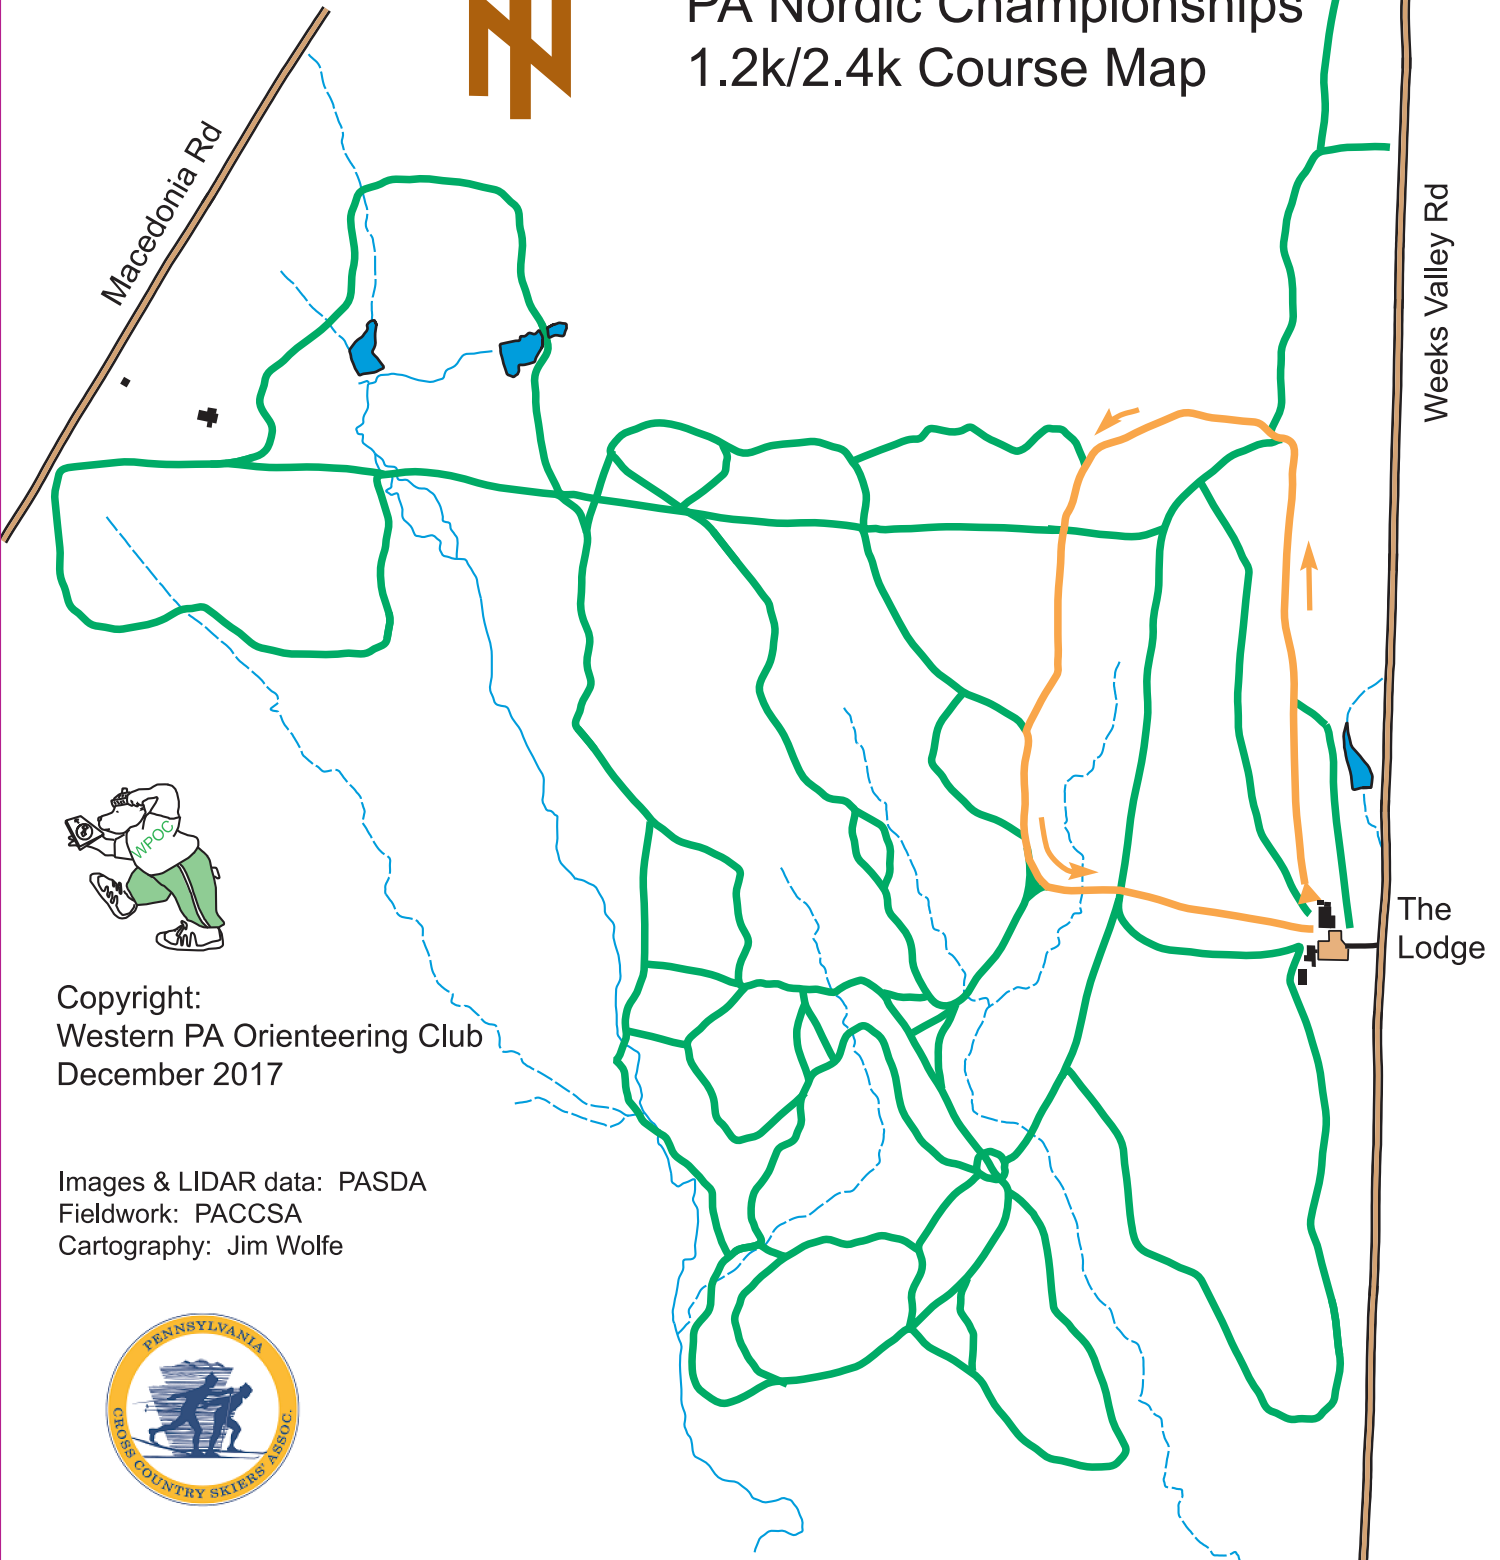

Wilderness Lodge

West Side Trails

Scale: 1 : 7 500

PA Nordic Championships 1.2k/2.4k Course Map

Copyright:
Western PA Orienteering Club
December 2017

Images & LIDAR data: PASDA
Fieldwork: PACCSA
Cartography: Jim Wolfe