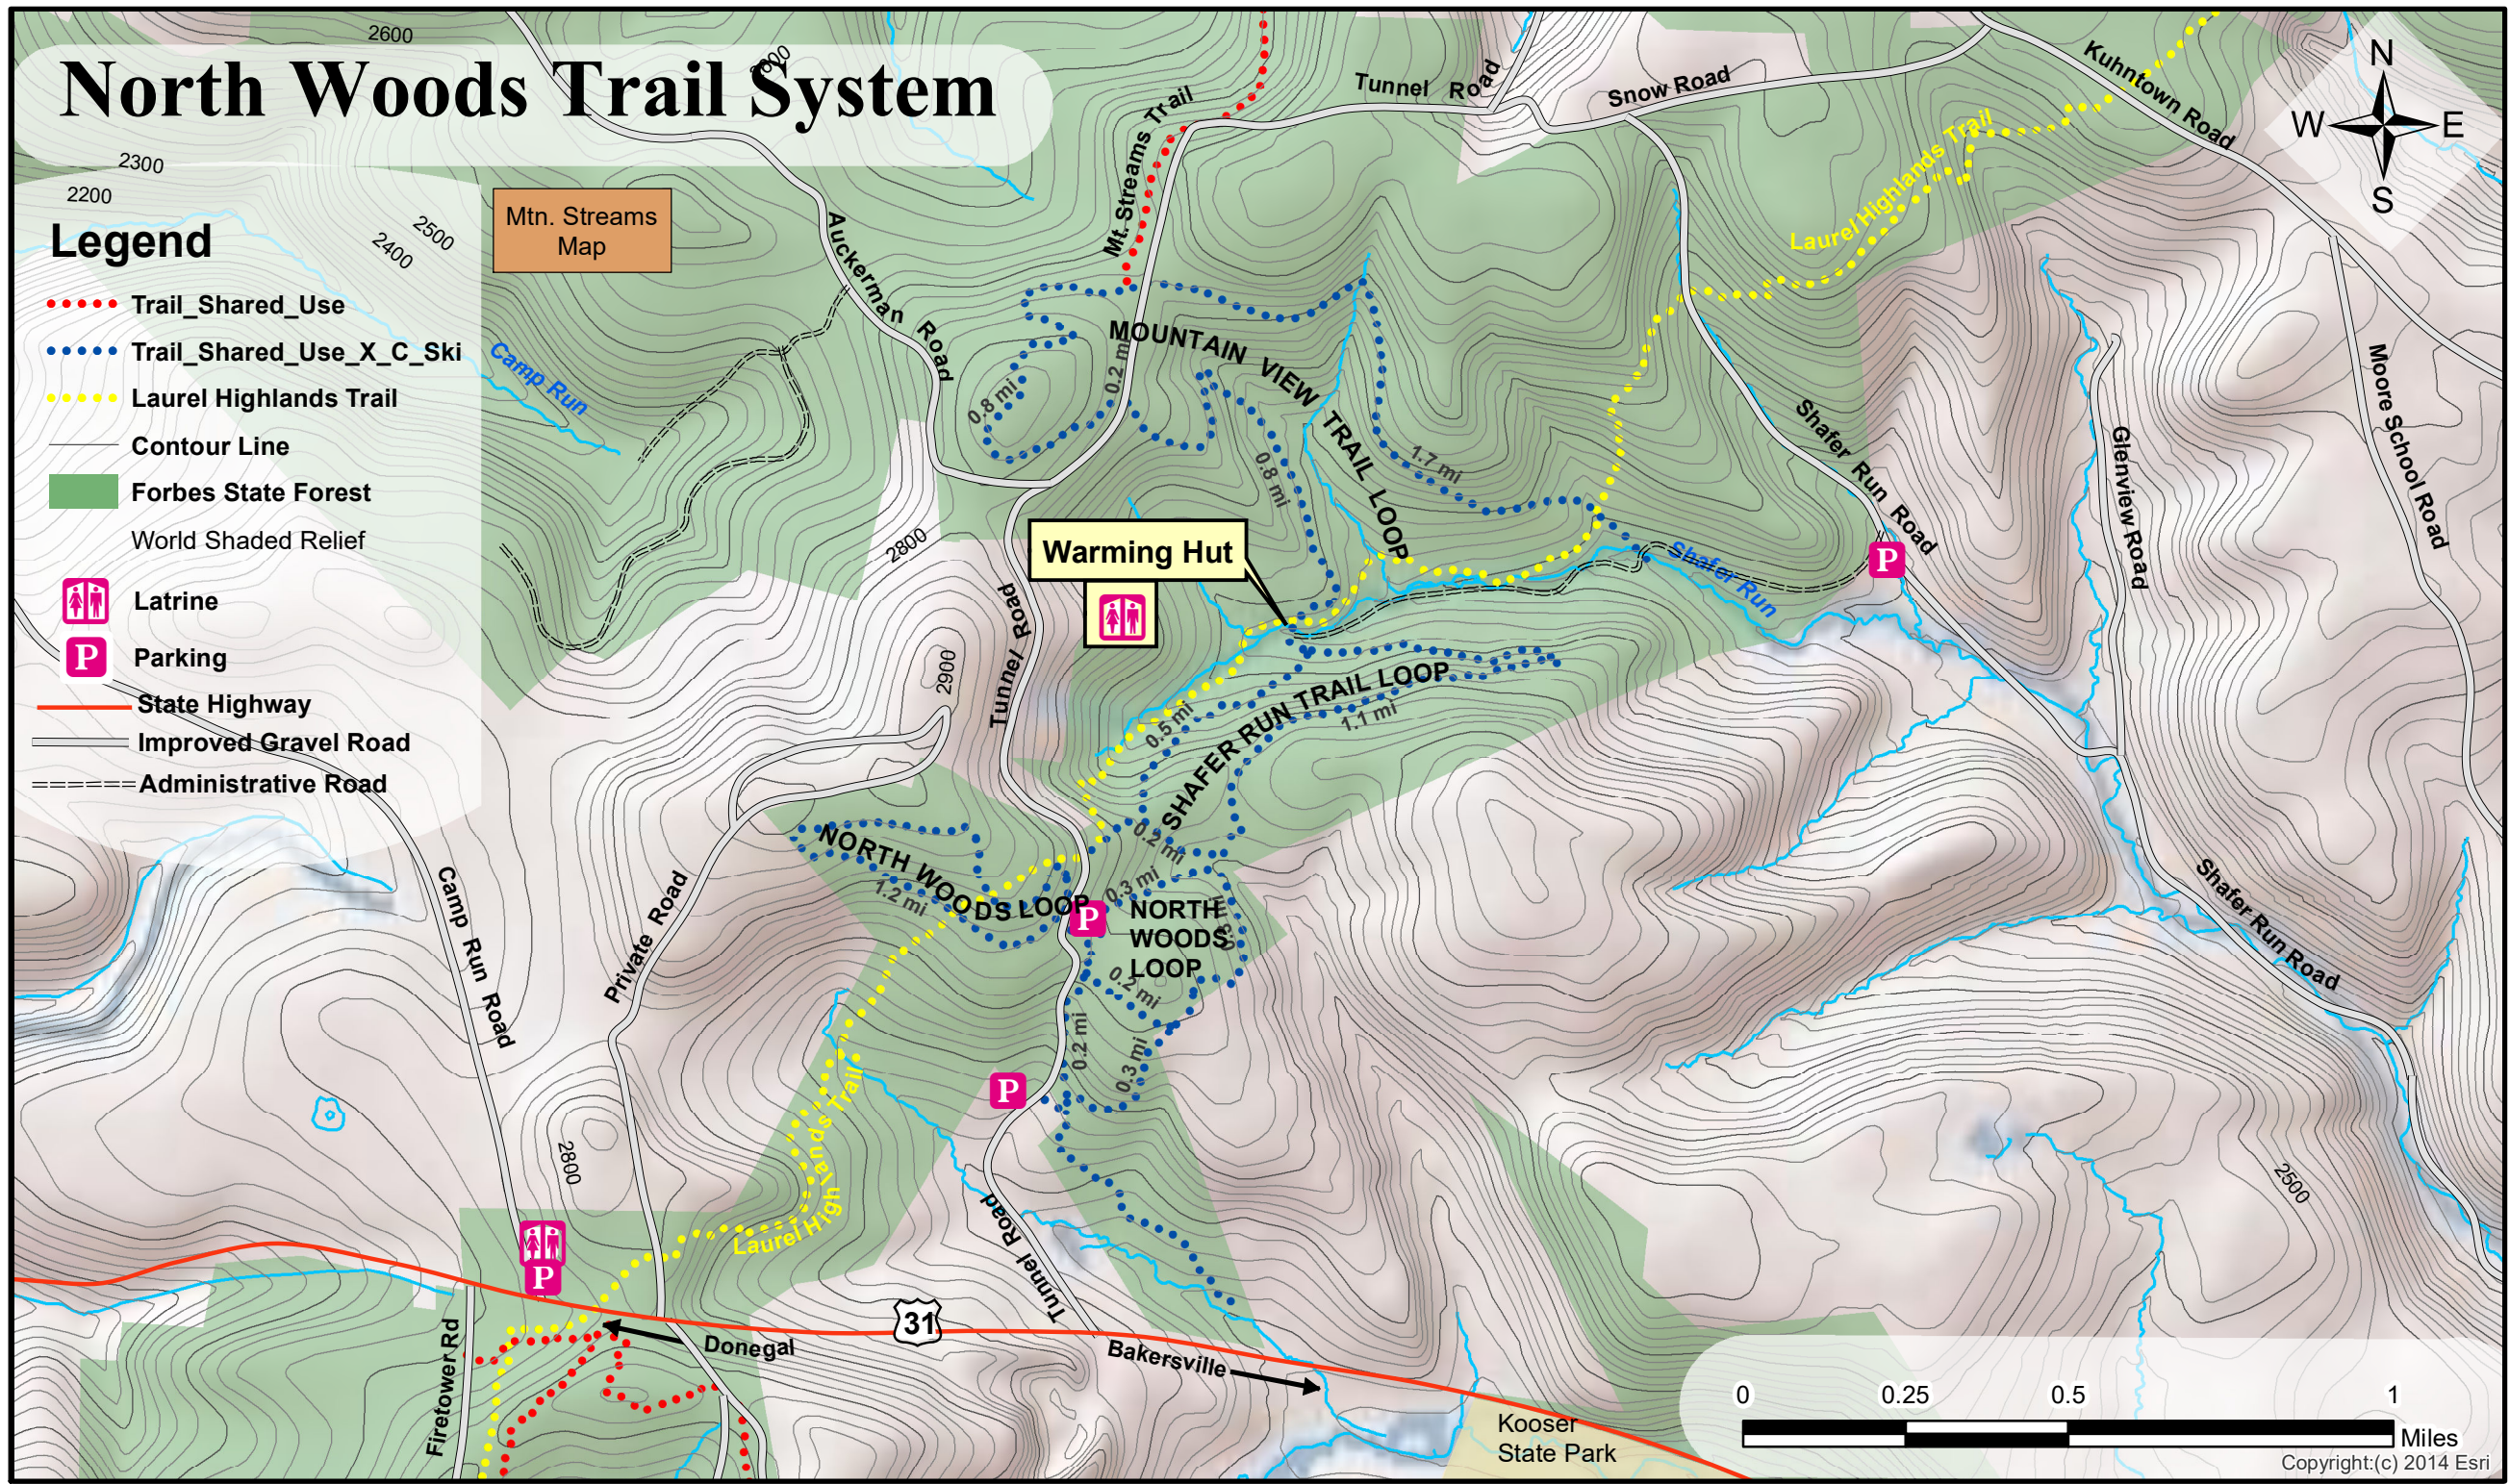

North Woods Trail System

Legend

- Trail_Shared_Use
- Trail_Shared_Use_X_C_Ski
- Laurel Highlands Trail
- Contour Line
- Forbes State Forest
- World Shaded Relief
- Latrine
- Parking
- State Highway
- Improved Gravel Road
- Administrative Road

Mtn. Streams Map

Warming Hut