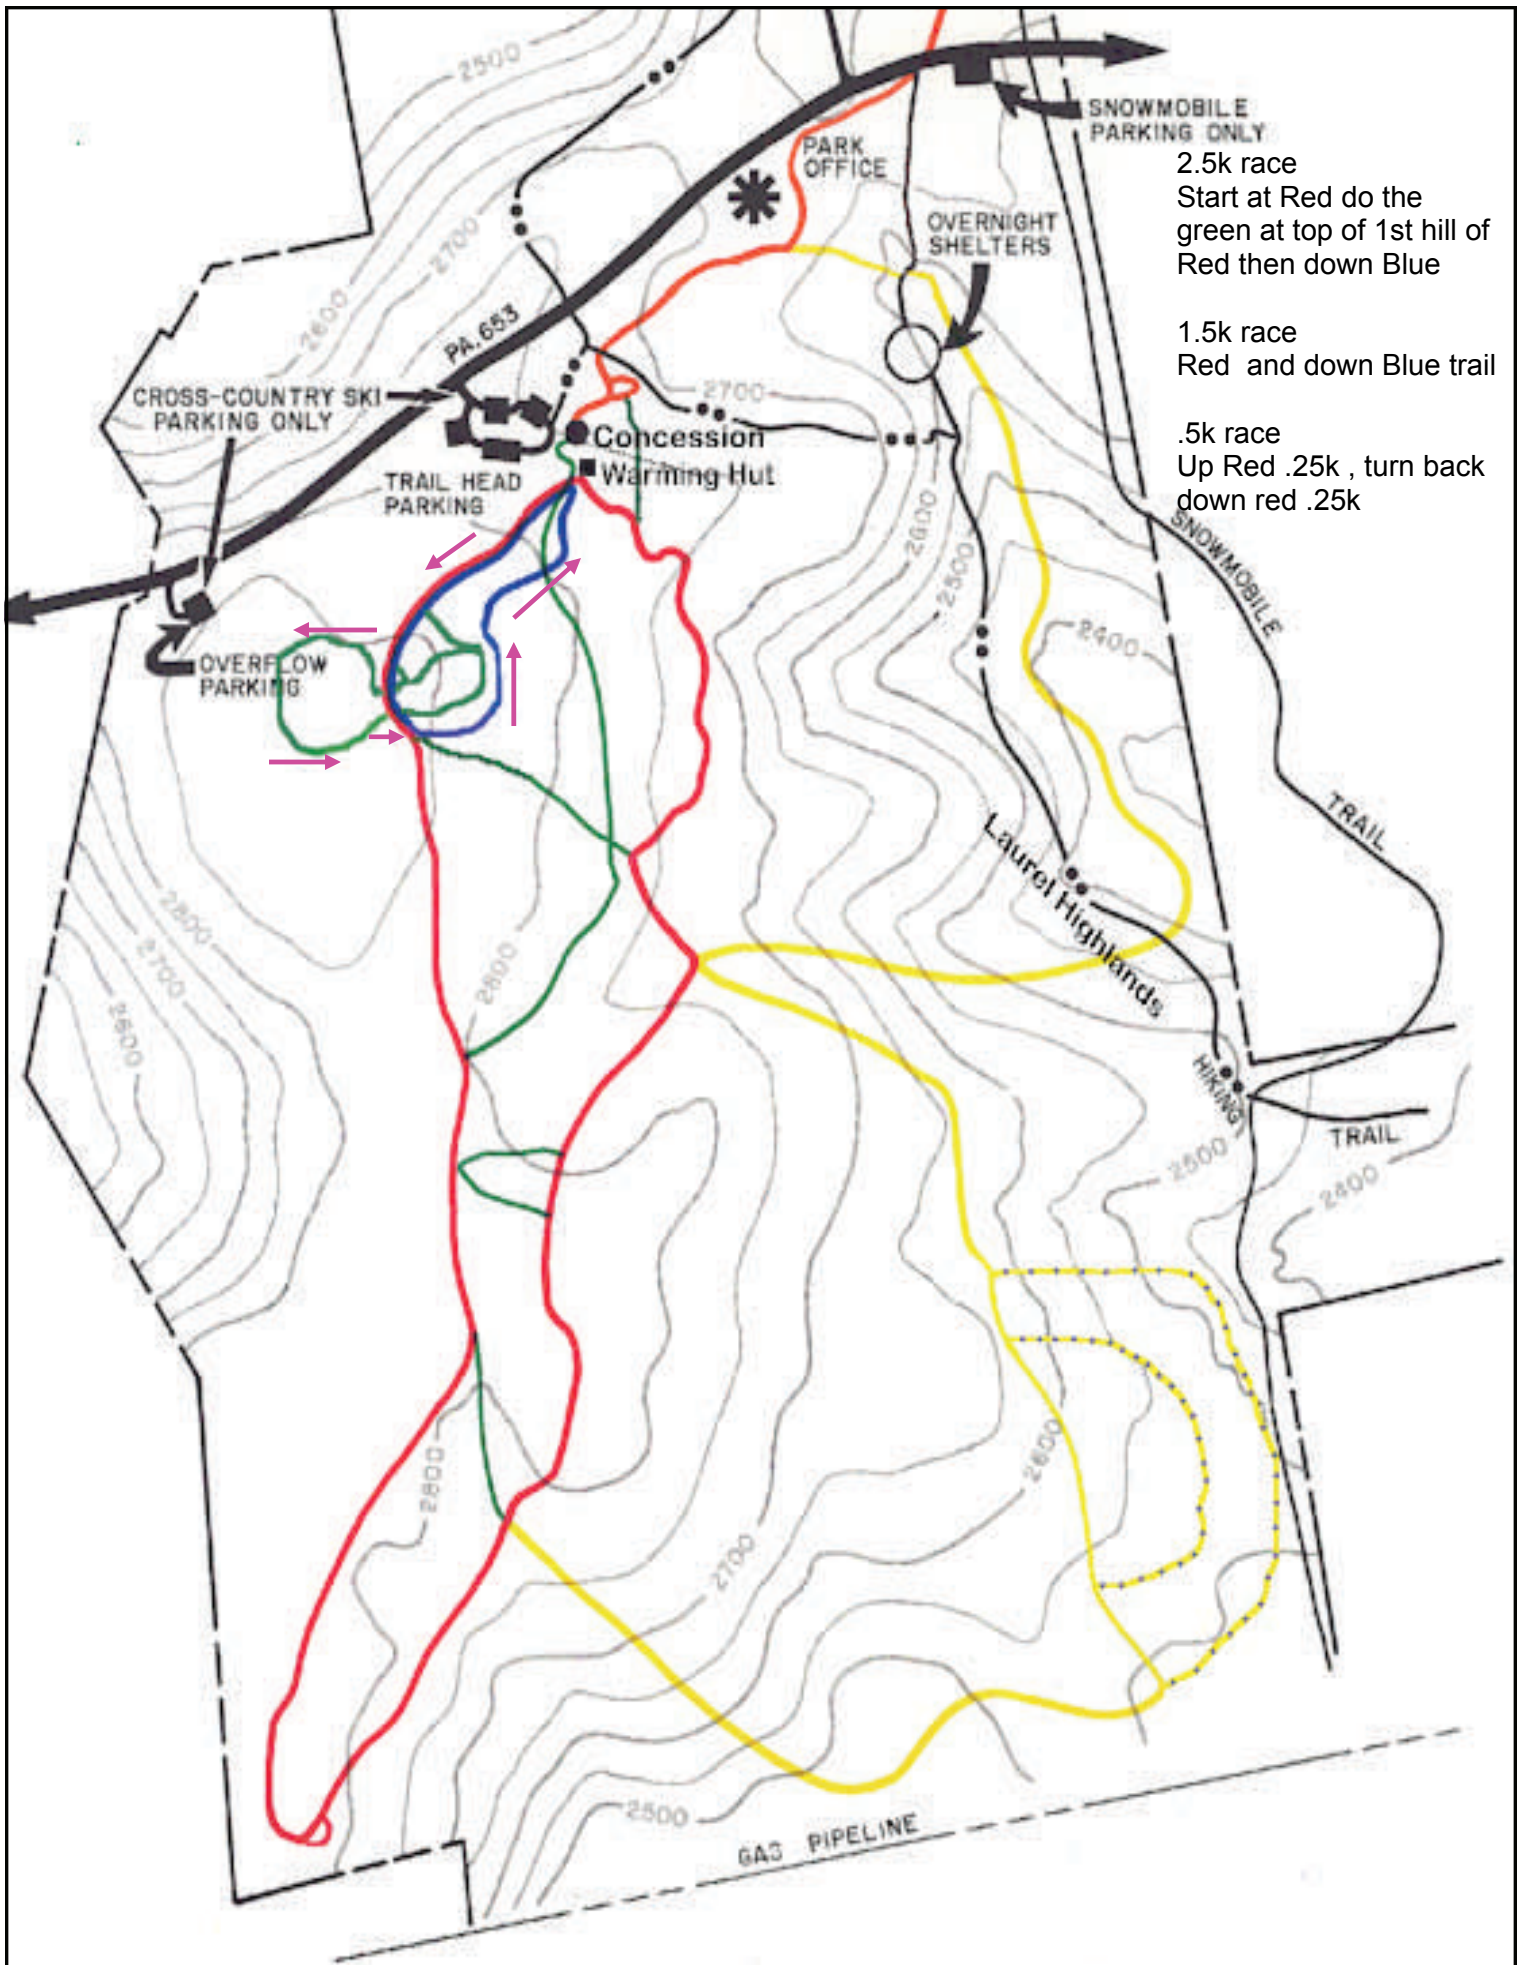

# 5.5k Classical Race

Starts at Blue trail, then turn right onto Green trail, then one complete Red

# 8.5k / 17k Freestyle Race

# 6.5k / 13k Freestyle Race

# .5k/ 1.5k / 2.5k Kids Race

2.5k race  
Start at Red do the green at top of 1st hill of Red then down Blue

1.5k race  
Red and down Blue trail

.5k race  
Up Red .25k , turn back down red .25k