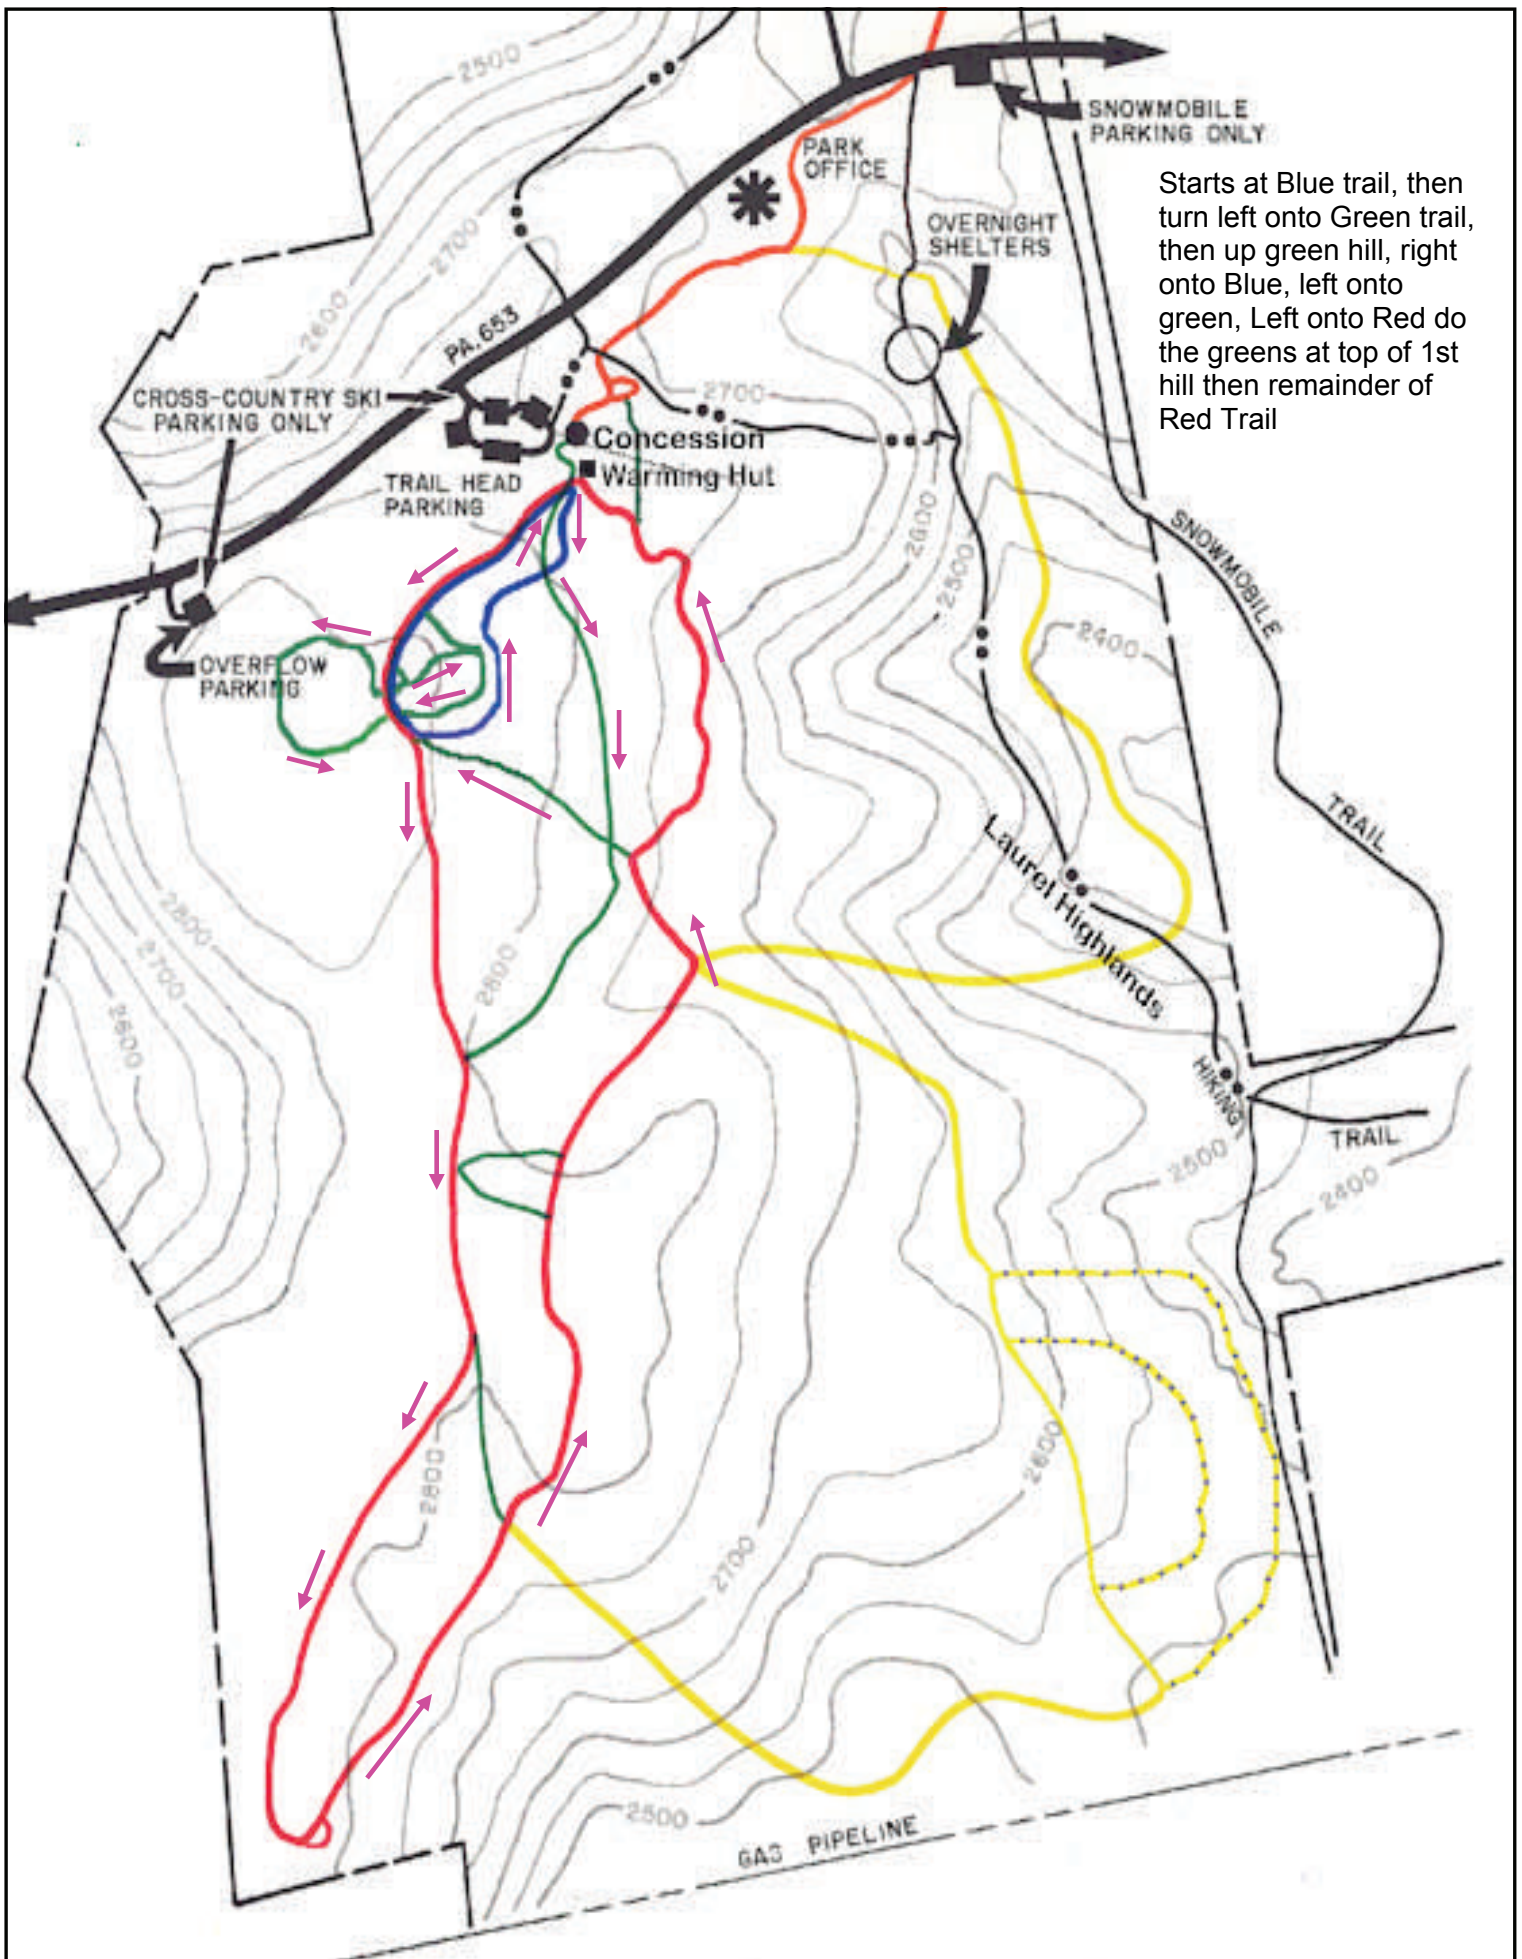

# 5.5k Classical Race

Starts at Blue trail, then turn right onto Green trail, then one complete Red

# 8.5k / 17k Freestyle Race

# 6.5k / 13k Freestyle Race

# .5k/ 1.5k / 2.5k Kids Race

2.5k race  
Start at Red do the green at top of 1st hill of Red then down Blue

1.5k race  
Red and down Blue trail

.5k race  
Up Red .25k , turn back down red .25k