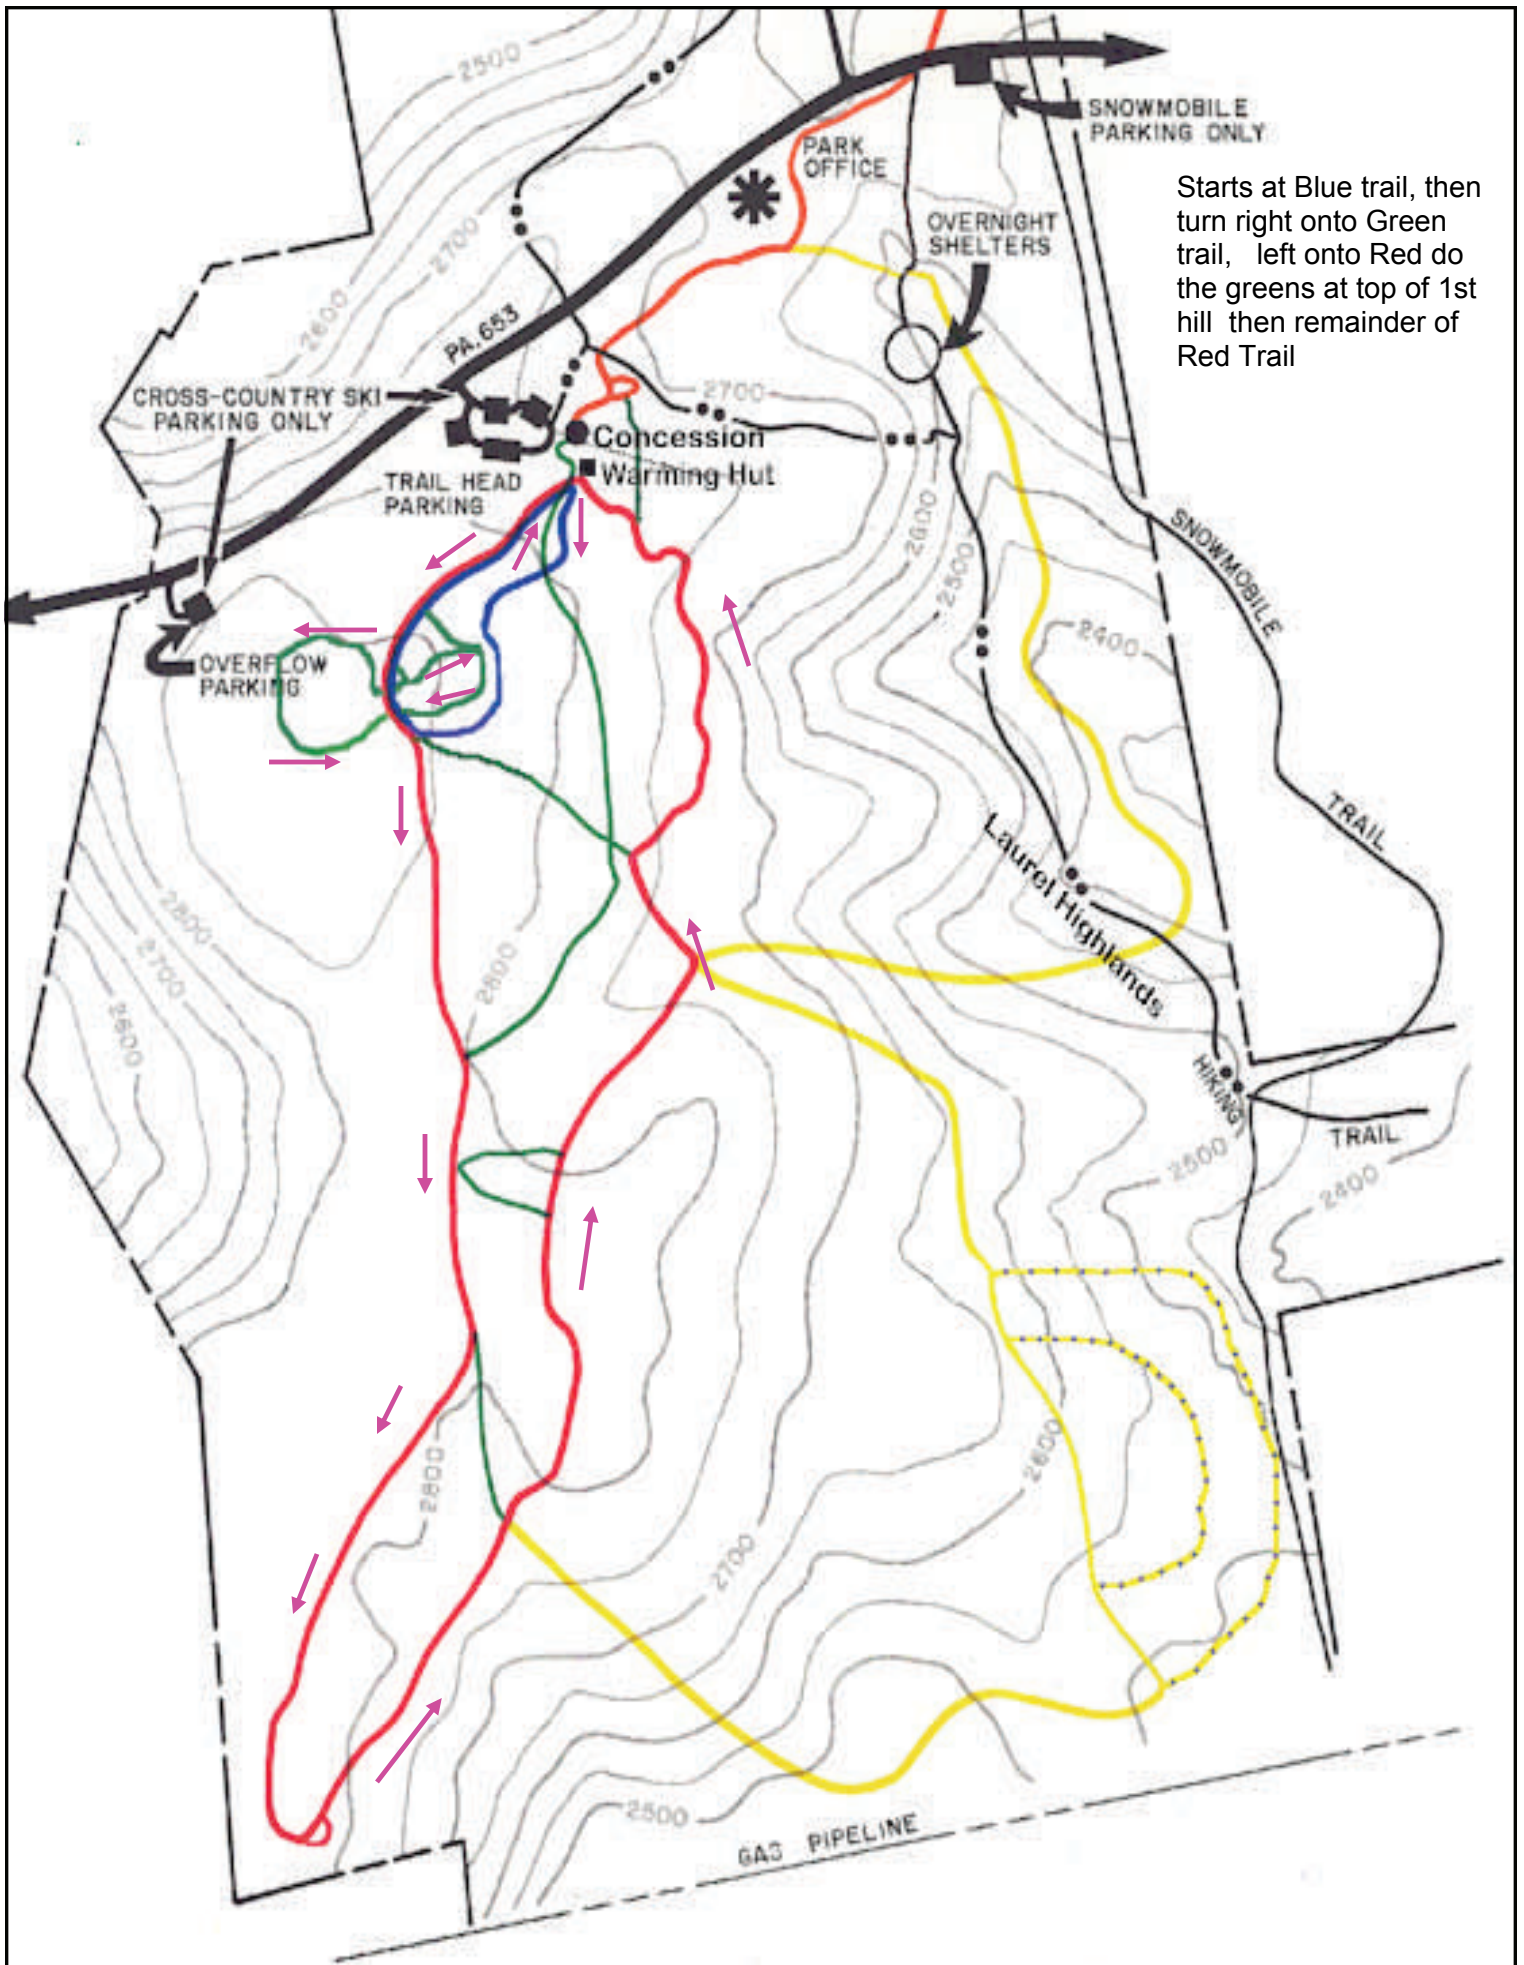

# 5.5k Classical Race

Starts at Blue trail, then turn right onto Green trail, then one complete Red

# 8.5k / 17k Freestyle Race

# 6.5k / 13k Freestyle Race

# .5k/ 1.5k / 2.5k Kids Race

2.5k race  
Start at Red do the green at top of 1st hill of Red then down Blue

1.5k race  
Red and down Blue trail

.5k race  
Up Red .25k , turn back down red .25k