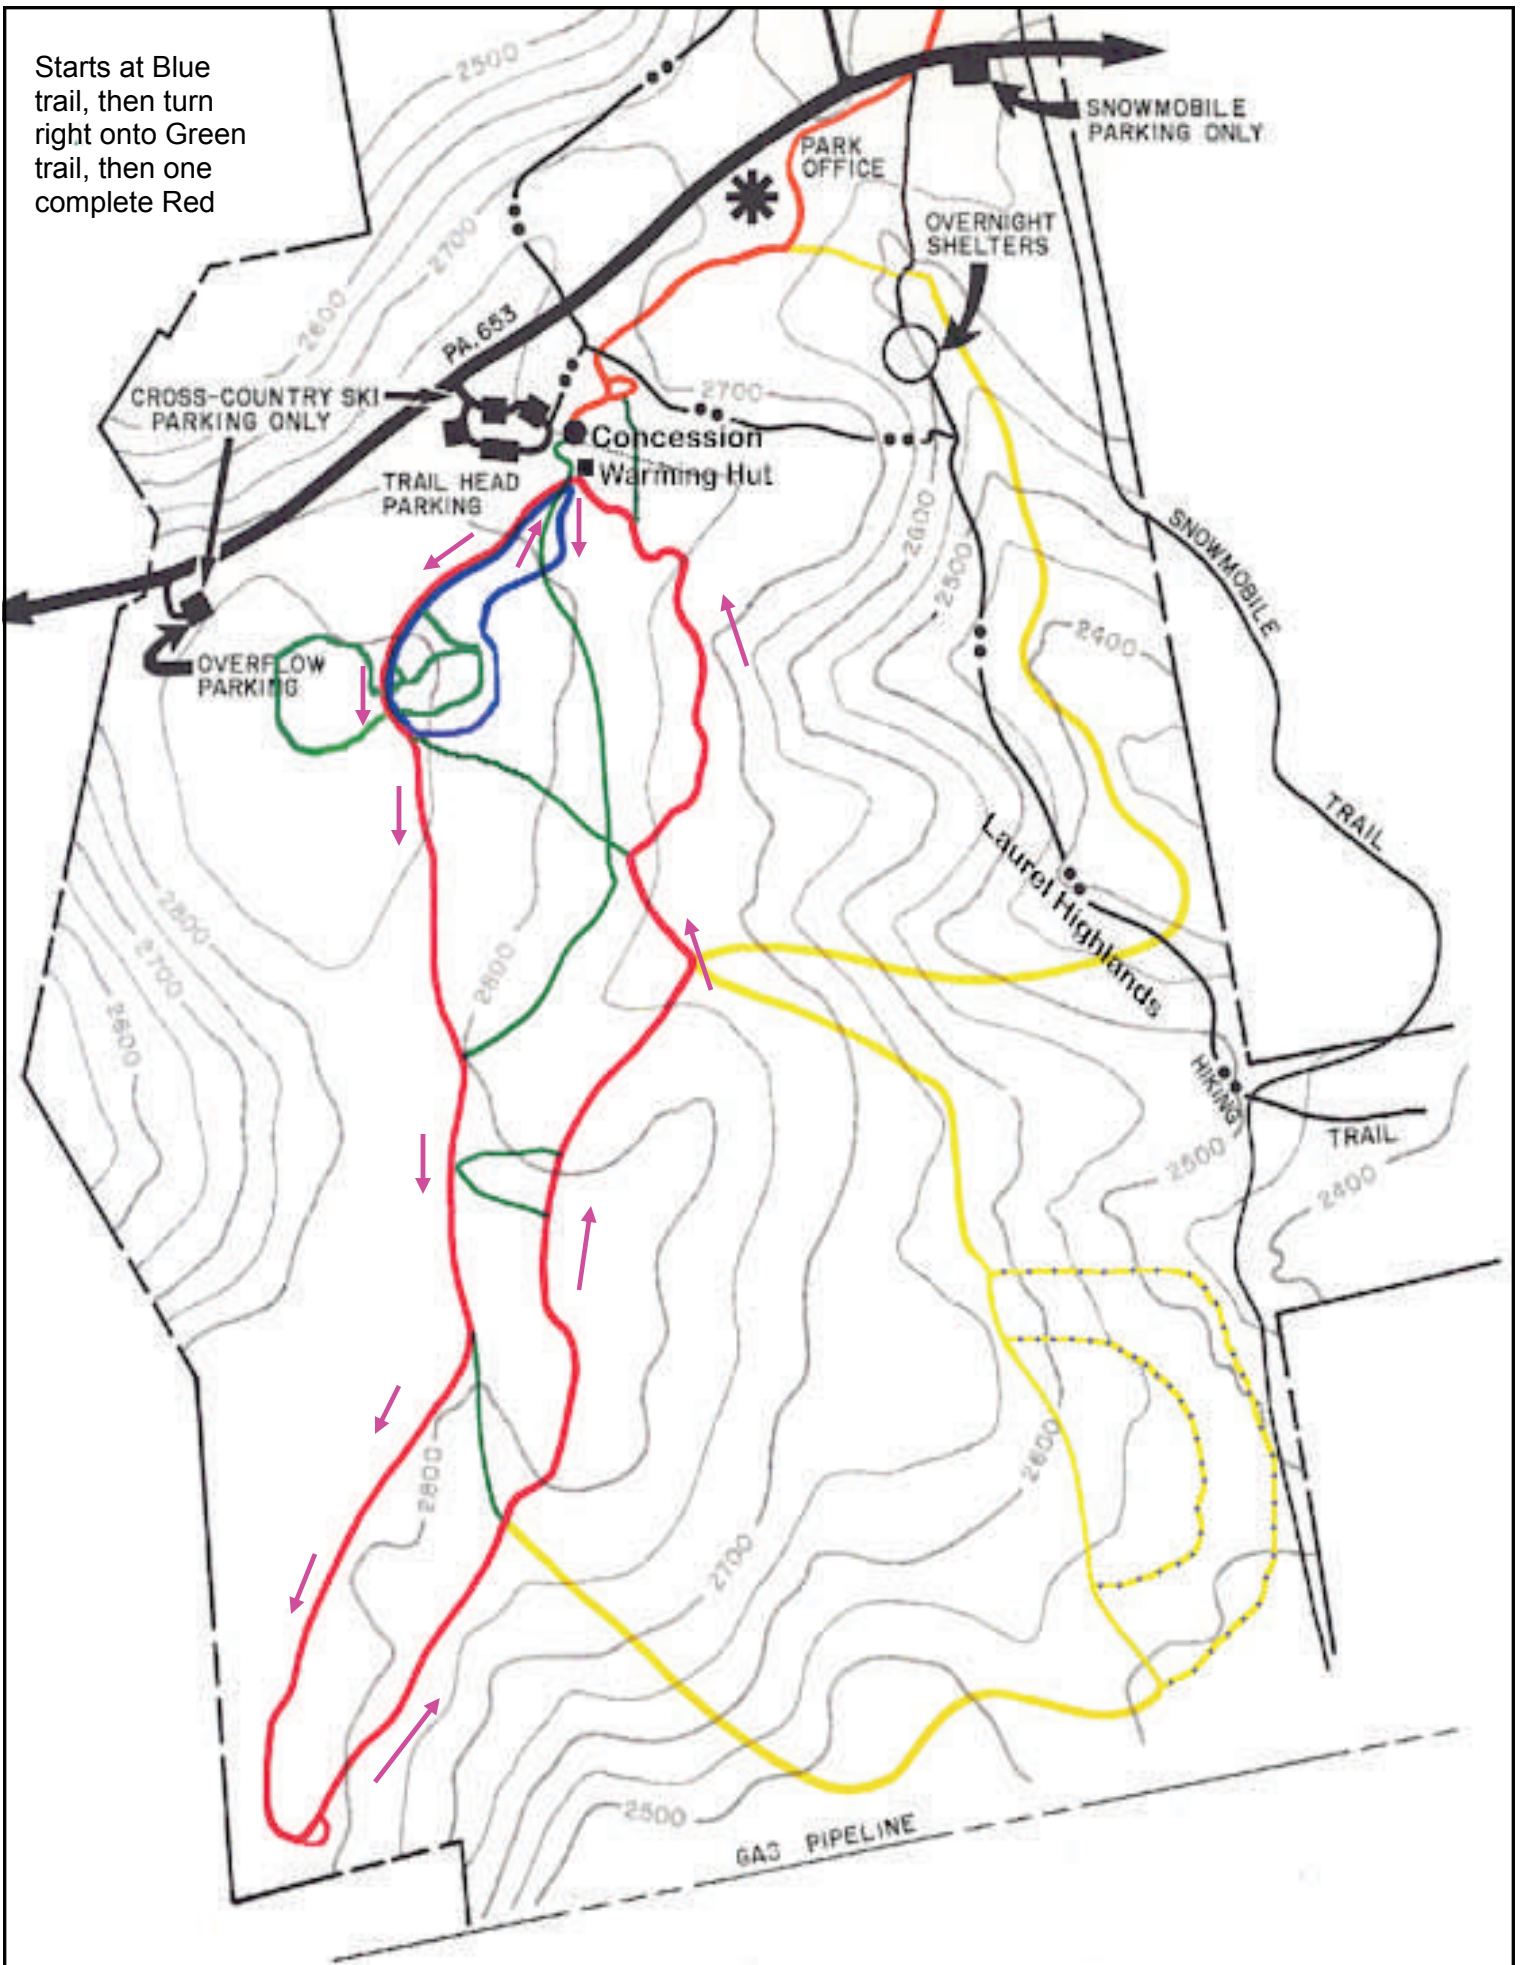

# 5.5k Classical Race

Starts at Blue trail, then turn right onto Green trail, then one complete Red

# 8.5k / 17k Freestyle Race

# 6.5k / 13k Freestyle Race

# .5k/ 1.5k / 2.5k Kids Race

2.5k race  
Start at Red do the green at top of 1st hill of Red then down Blue

1.5k race  
Red and down Blue trail

.5k race  
Up Red .25k , turn back down red .25k